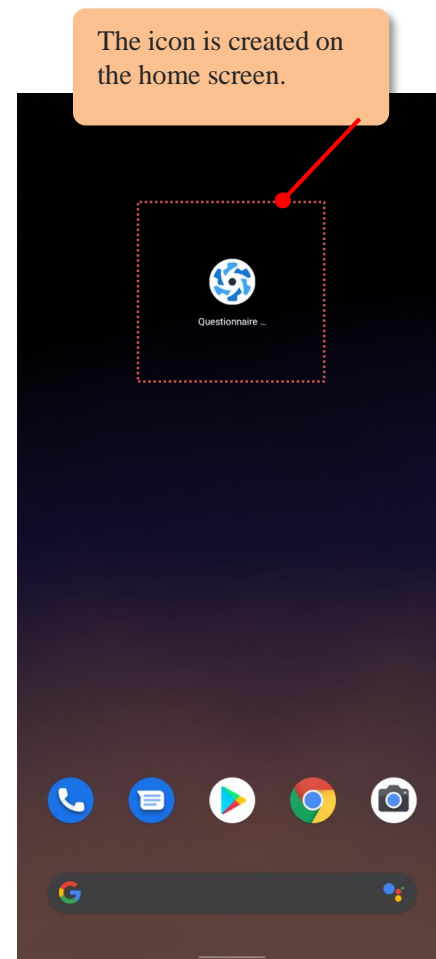

● Questionnaire app installation image (for Android) (i)

Please use the Google Chrome web browser.

The "Add to Home screen" guide is displayed. Tap the "Add" banner.

"Add to Home screen" confirmation message Tap "Add".

● Questionnaire app installation image (for Android) (ii)

Please use the Google Chrome web browser.

Tap the browser menu.

In the browser menu, tap "Add to Home screen".

"Add to Home screen" confirmation message
Tap "Add".

The icon is created on the home screen.

● Questionnaire app installation image (for iOS)

Please use the Safari web browser.

The icon is created on the home screen.

Tap the share button.

In the menu, tap "Add to Home Screen".