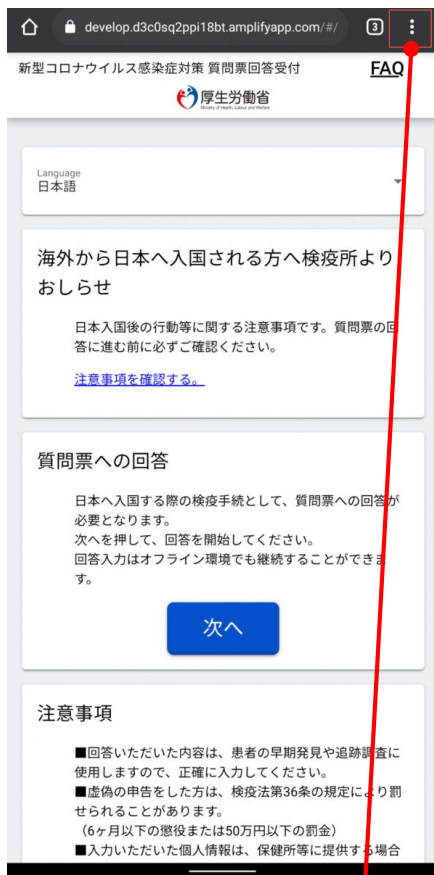

● Questionnaire app installation image (for Android) (i)

Please use the Google Chrome web browser.

The "Add to Home screen" guide is displayed. Tap the "Add" banner.

"Add to Home screen" confirmation message Tap "Add".

● Questionnaire app installation image (for Android) (ii)

Please use the Google Chrome web browser.

Tap the browser menu.

In the browser menu, tap "Add to Home screen".

"Add to Home screen" confirmation message
Tap "Add".

The icon is created on the home screen.

● Questionnaire app installation image (for iOS)

Please use the Safari web browser.

The icon is created on the home screen.

Tap the share button.

In the menu, tap "Add to Home Screen".